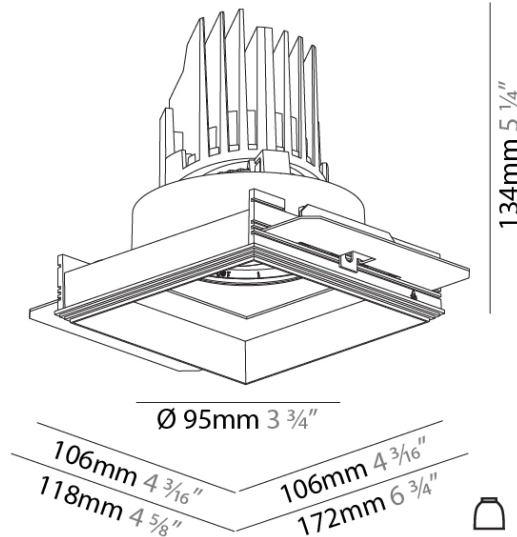

ELECTRICAL

Lamp Type: LED (Zhaga Standard)
Input Wattage (W): 15.5
Total Output Wattage (W): 14.5
Dimming: Tri-Mode (Non-Dimming and Phase Dimming (120Vac only) and 0-10V Dimming)
Driver Included: No
Driver Location: Recessed Housing
Driver Type: Constant Current - Universal
Driver Class: Class 2
Housing: See components
Input Voltage (V): 120 - 277
Constant Current (MA): 500

LED

Number of LEDs: 1
[Color Temperature (°K): 2700 / 3000 / 3500 / 4000](#)
Max. Delivered Lumen (lm): 940 / 980 / 1029 / 1050
Nominal Lumen (lm): 1386 / 1438 / 1511 / 1542
CRI: >90 CRI
Efficiency (%): 87.9 / 88.4 / 87.9
Lamp Life (hrs): 50000
Upon Request: RGB-W Tunable White Special Color Temperature
Special LED

OPTICAL

[Reflector°: 20 / 40 / 60](#)
Adjustability: Rotational 355°; Tilt 30°
Upon Request: Special Beam Angles

RATINGS AND CERTIFICATIONS

Available for international specifications by adding "INT" at the end of the existing Model #. For assistance on 'custom' specifications, contact zteam@zaneen.com.
In a constant effort to supply the best product, we reserve the right to change specifications or materials without notice. The most recent specification sheets are found at zaneen.com
IP rating: IP20