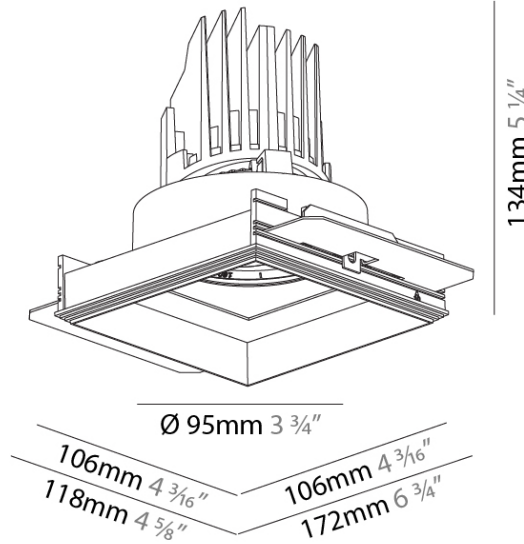

ELECTRICAL

Lamp Type: LED (Zhaga Standard)
Input Wattage (W): 13.2 / 16.5
Total Output Wattage (W): 12.1 / 14.7
[Dimming: Tri-Mode (Non-Dimming and Phase Dimming (120Vac only) and 0-10V Dimming)](#)
Driver Included: No
Driver Location: Recessed Housing
Driver Type: Constant Current - Universal
Driver Class: Class 2
Housing: See components
Input Voltage (V): 120 - 277
Constant Current (MA): 350

LED

Number of LEDs: 1
[Color Temperature (°K): 2700 / 3000 / 3500 / 4000](#)
Max. Delivered Lumen (lm): 850 / 950 / 1019 / 1040
Nominal Lumen (lm): 960 / 1070 / 1156 / 1180
CRI: >90 CRI
Efficiency (%): 88.5
Lamp Life (hrs): 50000
Upon Request: RGB-W Tunable White Special Color Temperature
Special LED

OPTICAL

Reflector: 10
Adjustability: Rotational 355°; Tilt 30°
Upon Request: Special Beam Angles

RATINGS AND CERTIFICATIONS

© 2024 Zaneen LLC, 10000 10th St, Suite 3382, F 416-247-9319, www.zaneen.com

Available for international specifications by adding "INT" at the end of the existing Model #. For assistance on 'custom' specifications, contact zteam@zaneen.com.
Certified By: Certified for North American Standards
In a constant effort to supply the best product, we reserve the right to change specifications or materials without notice. The most recent specification sheets are found at zaneen.com
IP rating: IP20