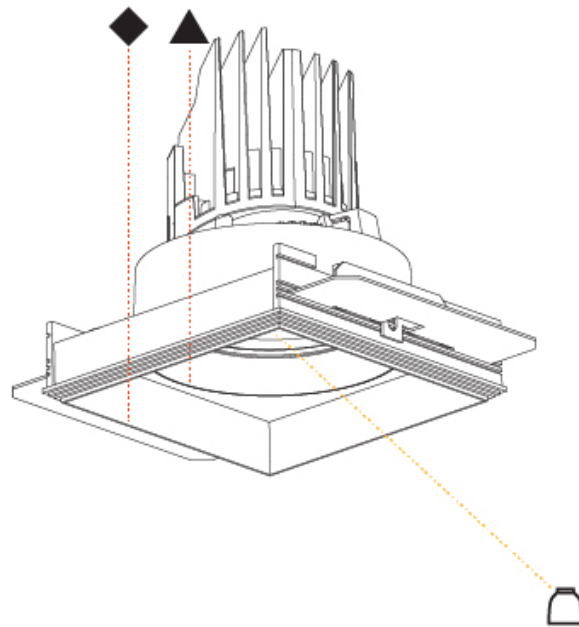

#### PHYSICAL

Shape: Square  
 Diameter (mm): 95  
 Diameter (in): 3 3/4  
 Length (mm): 106  
 Length (in): 4 3/16  
 Width (mm): 106  
 Width (in): 4 3/16  
 Height (mm): 134  
 Height (in): 5 1/4  
 Ceiling Thickness (mm): 10 / 12.5 / 15 / 25  
 Ceiling Thickness (in): 3/8 or 1/2 or 9/16 or 1  
 Min. Recessing Depth (mm): 150  
 Min. Recessing Depth (in): 5 7/8  
 Light Distribution: Adjustable / Downlight  
 Weight (kg): 0.655  
 Weight (lbs): 1.44  
 Fixture Finish: SSR / BKV / CWI / CRY / HAB / UFT / ITA / RUA / FTG / MYG / LOD / PUS / FRO / FUP / KIA / POP / BLS / SPG / MEY / GOH / GUM / CHC / COM / ABZ / JAG / OBR / MOS / ROR  
 Fixture Material: Aluminum Die Cast  
 Cut-out Measurements: 120mm / 4 3/4" x 120mm / 4 3/4"  
 Upon Request: Unique Ceiling Thickness

## BIONIQ SQUARE ADJUSTABLE TRIMLESS

A37887-

PROJECT

TYPE

SPECIFIER

QUANTITY

DATE

PROJECT
TYPE
SPECIFIER
QUANTITY
DATE